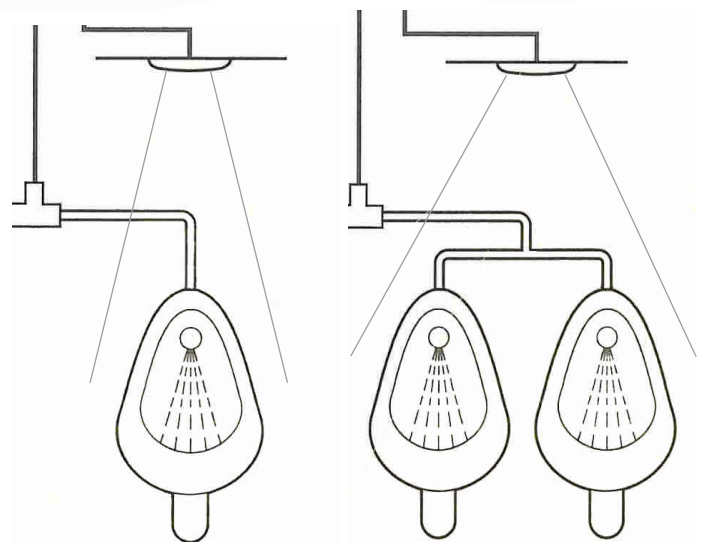

RADA 125/26 SENSOR FOR URINALS

PART NUMBERS

Rada Pulse

- Pulse 125 Urinal Flushing System 850661
- Pulse 126 Urinal Flushing System 850671

Rada Mono Control

- Mono 125 Urinal Flushing System 850931
- Mono 126 Urinal Flushing System 850941

Rada Pulse/Mono 125
 Sensor for Single Urinal

Rada Pulse/Mono 126
 Sensor for Two Urinals

MORE INFORMATION

<http://www.thornthwaite.com.au/product-rada-125-or-126-urinal-sensor.aspx>