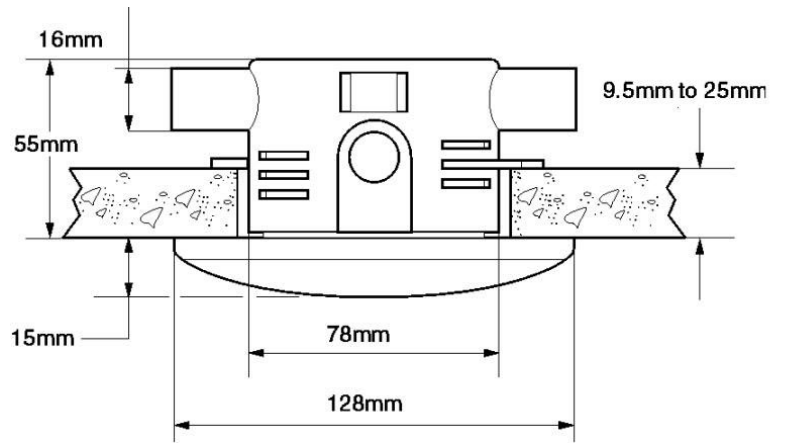

RADA 125/26 SENSOR FOR URINALS

PART NUMBERS

Rada Pulse

- Pulse 125 Urinal Flushing System 850661
- Pulse 126 Urinal Flushing System 850671

Rada Mono Control

- Mono 125 Urinal Flushing System 850931
- Mono 126 Urinal Flushing System 850941

Rada Pulse/Mono 125
 Sensor for Single Urinal

Rada Pulse/Mono 126
 Sensor for Two Urinals

MORE INFORMATION

<http://www.thornthwaite.com.au/product-rada-125-or-126-urinal-sensor.aspx>