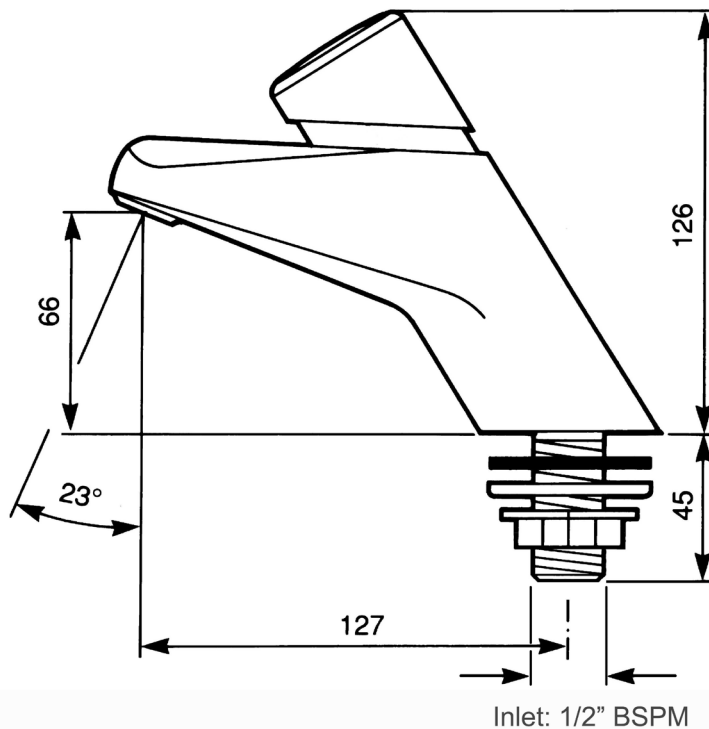

PRESTO 2000

PART NUMBERS

Security versions

Presto 2000 S® - cold water P64654

Presto 2000 S® - warm water P20107

Standard versions

Presto 2000 - cold water P20016

Presto 2000 - warm water P20024