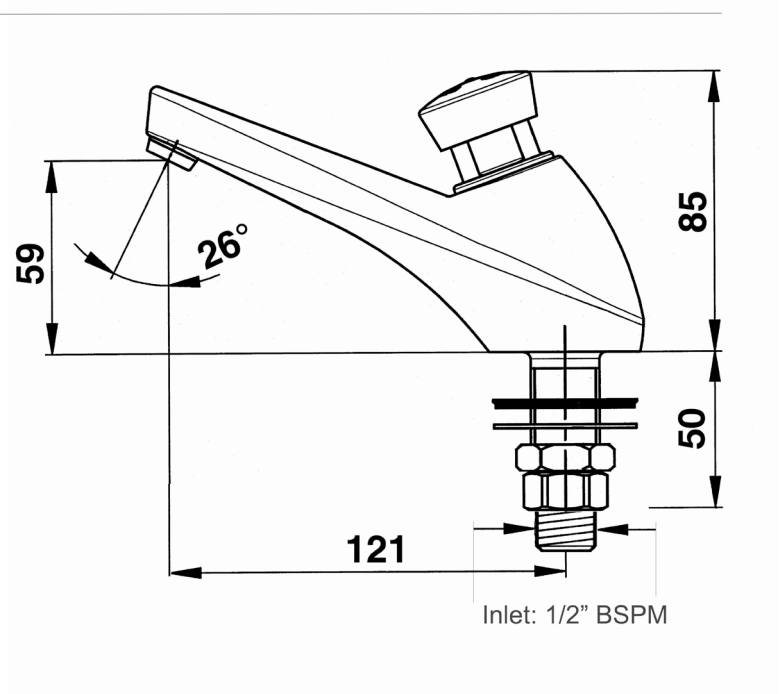

PRESTO 605

PART NUMBERS

Standard	Cold	P64608
	Warm	P64626
Security	Cold	P64614
	Warm	P64623

MORE INFORMATION

<http://www.thornthwaite.com.au/product-presto-605-timed-flow-tap.aspx>