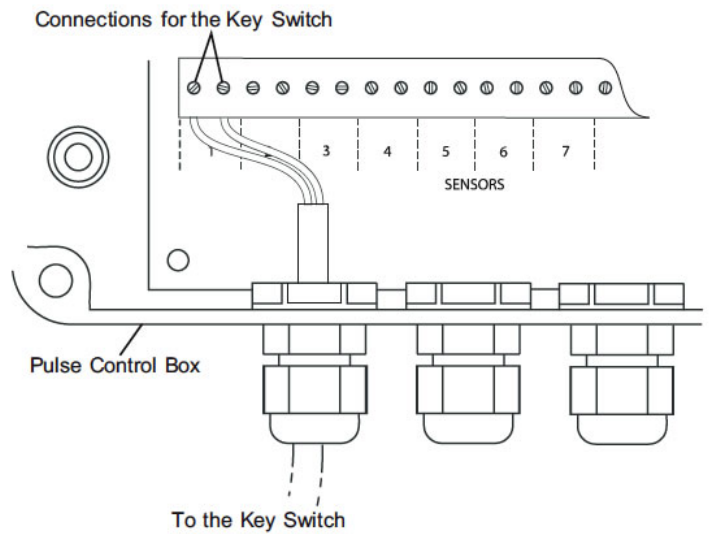

**RADA OPERATING SWITCH**

**PART NUMBERS**

Rada Operating Switch

1495.081

**MORE INFORMATION**

<http://www.thornthwaite.com.au/product-rada-isolating-switch.aspx>