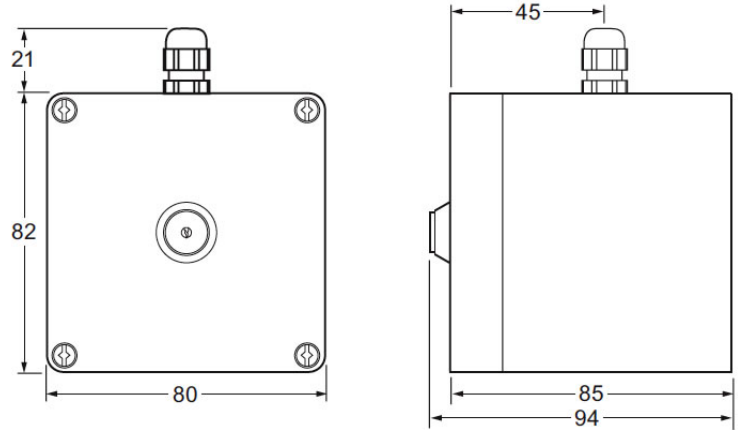

**RADA OPERATING SWITCH**

**PART NUMBERS**

Rada Operating Switch

1495.081

**MORE INFORMATION**

<http://www.thornthwaite.com.au/product-rada-isolating-switch.aspx>