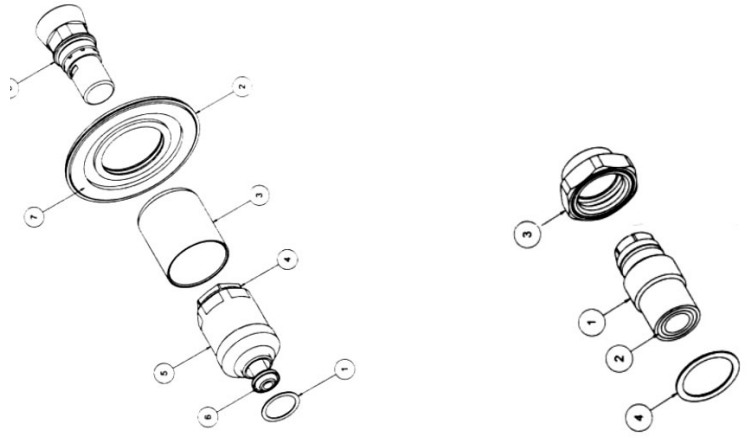

PRESTO TAP ADAPTOR

PART NUMBERS

Presto Timed Flow Tap Adaptor 1800065

MORE INFORMATION

<http://www.thornthwaite.com.au/product-presto-tap-adaptor.aspx>