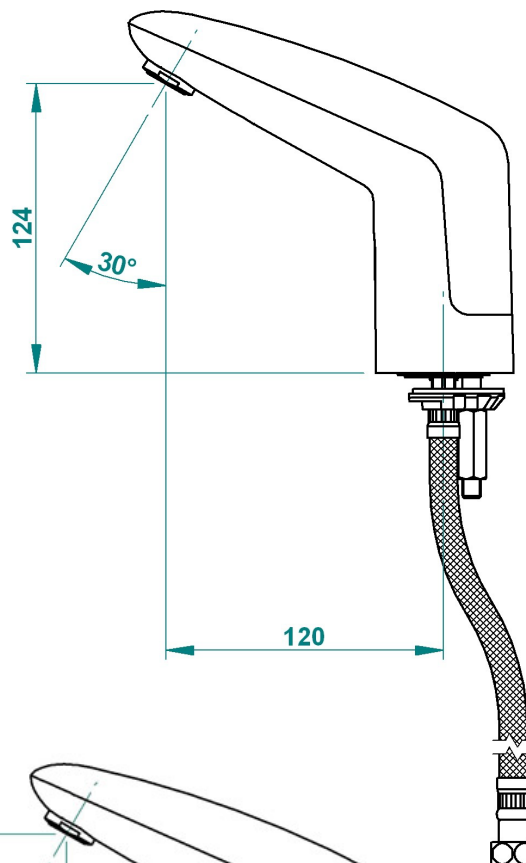

PRESTO VOLTA SENSOR TAP

PART NUMBERS

Mixer with lever

Presto Volta – battery operated P55169

Presto Volta – mains / transformer operated P55154

Non-Mixer

Presto Volta - battery operated P55066

Presto Volta – mains/ transformer operated P55053

MORE INFORMATION

<http://www.thornthwaite.com.au/product-presto-volta-sensor-tap.aspx>