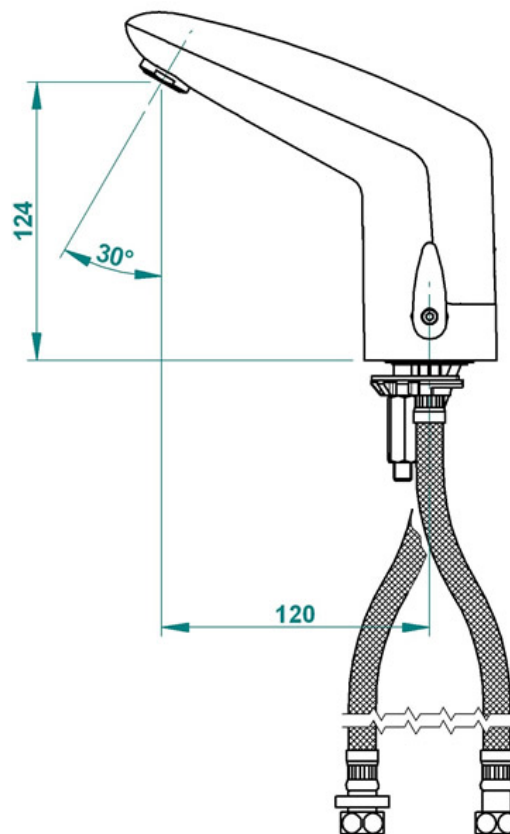

PRESTO VOLTA SENSOR TAP

PART NUMBERS

Mixer with lever

Presto Volta – battery operated P55169

Presto Volta – mains / transformer operated P55154

Non-Mixer

Presto Volta - battery operated P55066

Presto Volta – mains/ transformer operated P55053