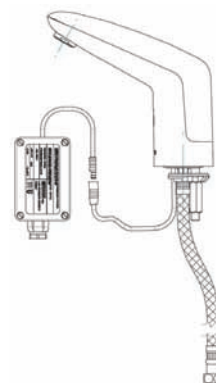

Easy Installation & Maintenance

Presto Volta is supplied ready to install, complete with non-return valves, strainers and inlet hoses. Maintenance is straightforward - the tap's casing can be opened by unscrewing a small screw on the underside of the spout.

Materials Body: Chrome plated zinc alloy
Base mounting plate: DR brass

Power Supply Features

Battery Lifespan 3 years based on 125,000 cycles/year (at 40 cycles per hour over 8 hours per day).

LED Communication Weak battery will cause LED to blink continuously.

Power failure: Tap shuts off automatically and will re-activate when power supply returns.

Warranty

2 years subject to manufacturer's conditions.

Description	Part No
Presto Volta sensor tap – battery	P55066
Presto Volta sensor tap – mains	P55053
Presto Volta sensor mixer tap – battery	P55169
Presto Volta sensor mixer tap – mains	P55154

Presto Volta Sensor Tap
(mains version with transformer shown)

Presto Volta Sensor Mixer Tap
(battery version shown)

More Information

Download product manuals, data sheets, specification sheets, line drawings and brochures from our website.