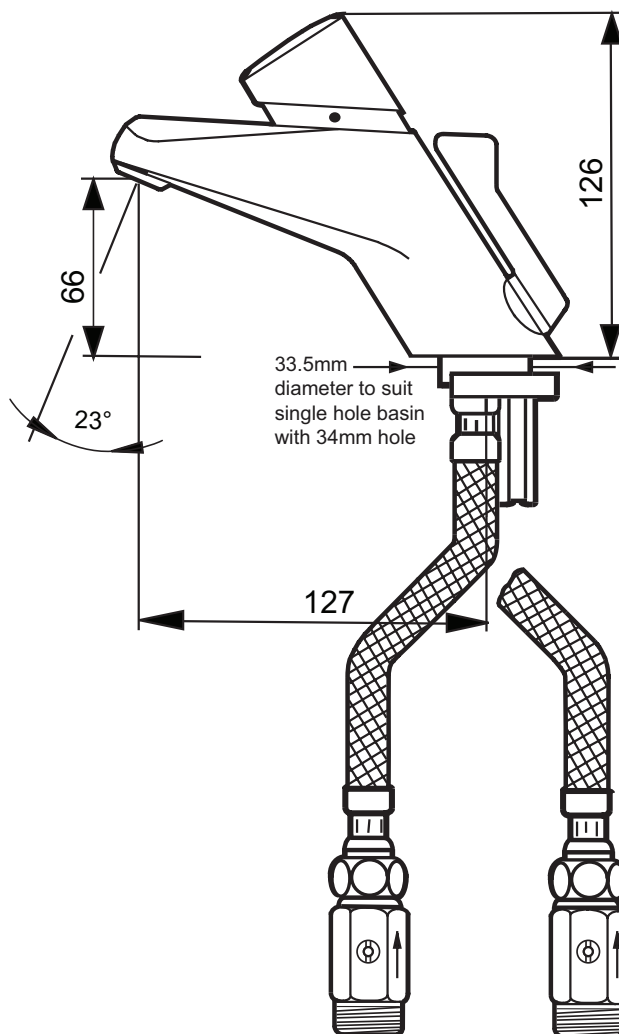

01 Presto 2020 Timed Flow Mixer Tap

02 Product Part Numbers

Product Description	Part No
Presto 2020 timed flow mixer tap 7.5 sec ± 2.5 sec	P20516
Presto 2020 S timed flow mixer tap 7.5 sec ± 2.5 sec	P20517

03 To Specify

Basin-mounted timed flow push-button mixer tap with automatic shut-off after 7.5 ± 2.5 seconds. Incorporates a self cleaning mechanism, anti-corrosive and anti-liming internal components, dezincification-resistant (DR) brass body and 5 L/min flow regulator. Also available with S® security system to prevent continuous water flow. Approvals: AS/NZS 3718, WELS 6 stars.

04 Approvals

05 CAD Drawings

CAD drawings can be obtained by contacting us on (02) 9417 4466 or by emailing your request to enquiries@thornthwaite.com.au.

Line Drawings

Inlet: 1/2" BSPM