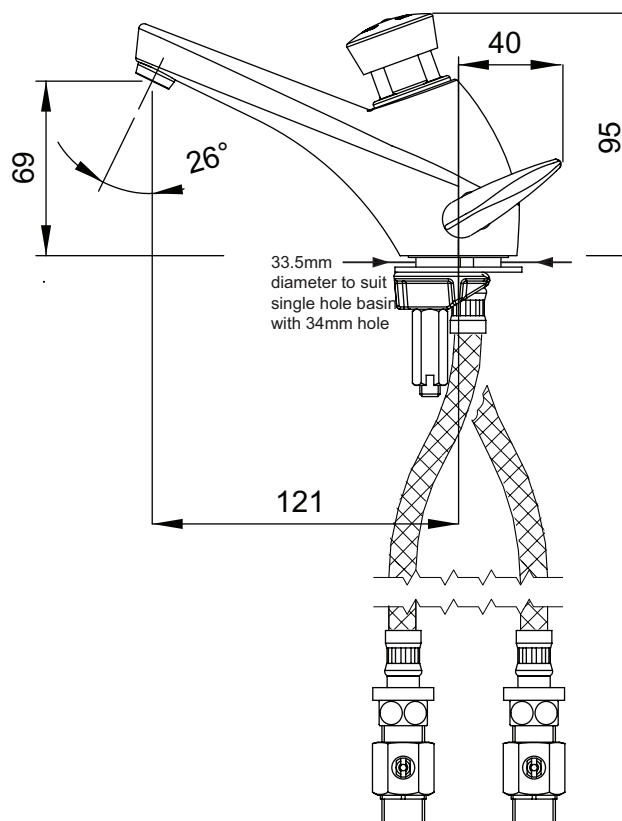

03 To Specify

Basin-mounted timed flow push-button or lever mixer tap with automatic shut-off after 7.5 ± 2.5 seconds. Incorporates a self cleaning mechanism, anti-corrosive and anti-liming internal components, dezincification-resistant (DR) brass body and 5 L/min flow regulator. Also available with S® security system to prevent continuous water flow. Approvals: AS/NZS 3718, WELS 6 stars.

Line Drawings

Presto 3000 timed flow mixer tap

Presto 3000 timed flow mixer tap with lever