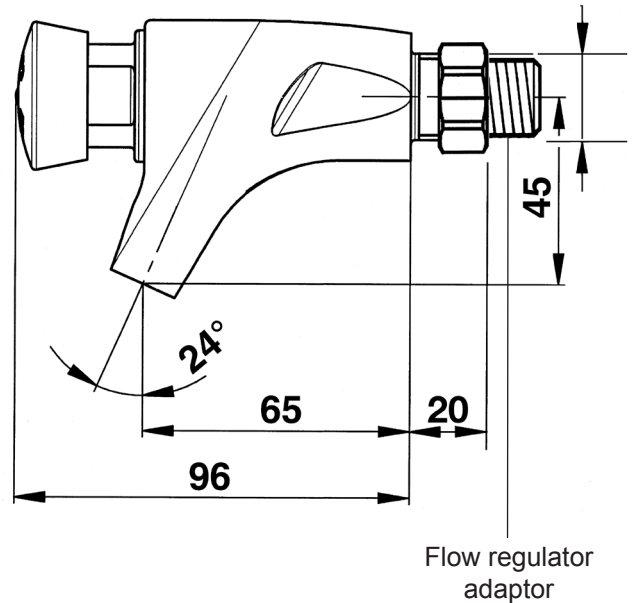

**01 Presto 504 Timed Flow Tap**

**Line Drawings**

06

**02 Product Part Numbers**

Product Description	Part No
Presto 504 timed flow tap - cold 7.5 sec ± 2.5	P63007
Presto 504 timed flow tap - warm 7.5 sec ± 2.5	P63017
Presto 504 S timed flow tap - cold 7.5 sec ± 2.5	P63107
Presto 504 S timed flow tap - warm 7.5 sec ± 2.5	P63111

**03 To Specify**

Wall-mounted timed flow push-button tap with automatic shut-off after 7.5 ± 2.5 seconds. Incorporates a self cleaning mechanism, anti-corrosive and anti-liming internal components, dezincification-resistant (DR) brass body and 5 L/min flow regulator. Also available with S® security system to prevent continuous water flow. Approvals: AS/NZS 3718, WELS 6 stars.