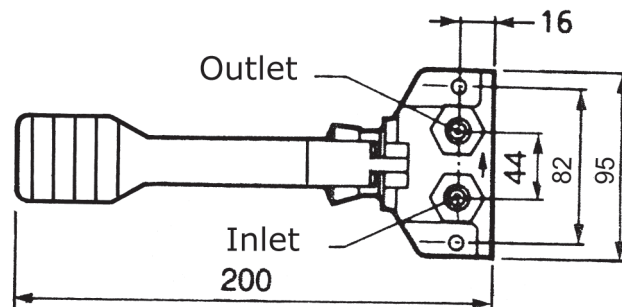

01 Presto 520 Foot Valve - Single Pedal

Line Drawings

06

02 Product Part Numbers

Product Description	Part No
Presto 520 Foot valve - single pedal	P23605

03 To Specify

Single-pedal operated foot valve with automatic shut-off after 3 - 5 seconds of releasing pedal. Incorporates a self cleaning mechanism, anti-corrosive and anti-liming internal components, dezincification-resistant (DR) brass body and 5.5 L/min flow regulator.