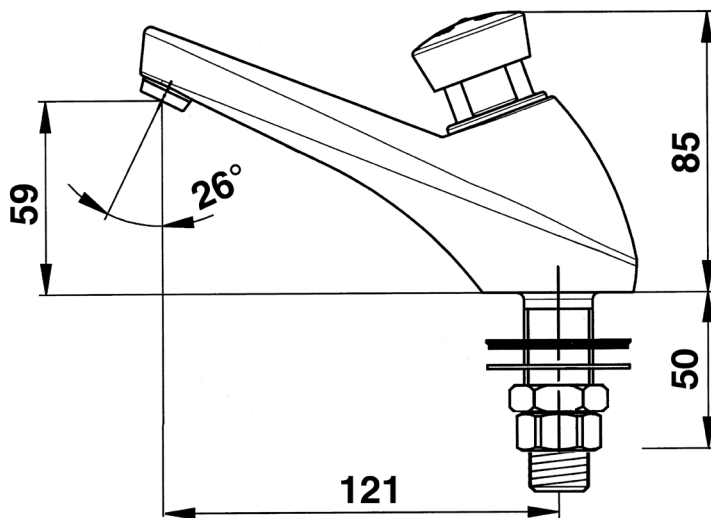

**01 Presto 605 Timed Flow Tap**

**Line Drawings**

06

**02 Product Part Numbers**

Product Description	Part No
Presto 605 timed flow tap - cold 7.5 sec ± 2.5	P64608
Presto 605 timed flow tap - warm 7.5 sec ± 2.5	P64626
Presto 605 S timed flow tap - cold 7.5 sec ± 2.5	P64614
Presto 605 S timed flow tap - warm 7.5 sec ± 2.5	P64623

**03 To Specify**

Basin-mounted timed flow push-button tap with automatic shut-off after 7.5 ± 2.5 seconds. Incorporates a self cleaning mechanism, anti-corrosive and anti-liming internal components, dezincification-resistant (DR) brass body and 5 L/min flow regulator. Also available with S® security system to prevent continuous water flow. Approvals: AS/NZS 3718, WELS 6 stars.