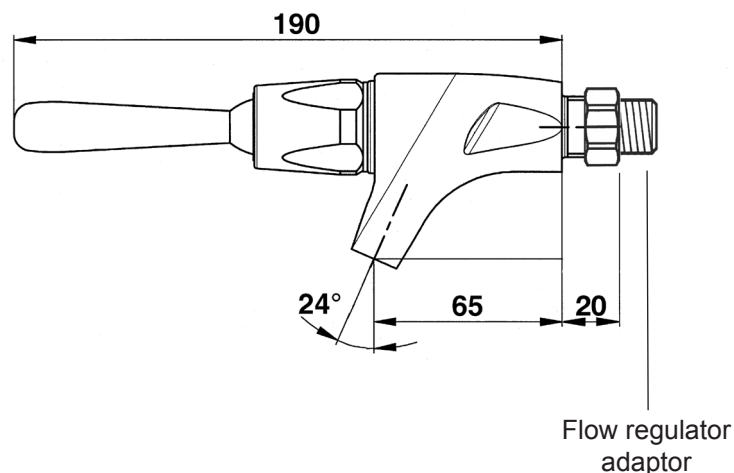

01 Presto 704 Timed Flow Lever Tap

Line Drawings

06

02 Product Part Numbers

Product Description	Part No
Presto 704 timed flow lever tap 7.5 sec \pm 2.5	P63909

03 To Specify

Wall-mounted timed flow lever operated tap with automatic shut-off after 7.5 \pm 2.5 seconds. Incorporates a self cleaning mechanism, anti-corrosive and anti-liming internal components, dezincification-resistant (DR) brass body and 5 L/min flow regulator.