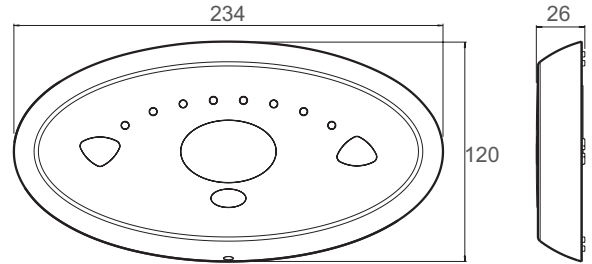

Rada Sense Digital Mixing Valve for Basins & Showers

01 Rada Sense Digital Mixing Valve

Basin Sensor Panel

Shower Sensor Panel

Digital Mixing Valve Cabinet

Line Drawings

06

Rada Sense Control Panel