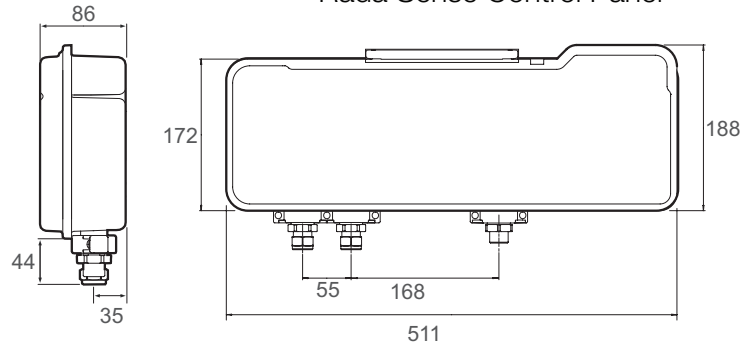

Rada Sense Digital Mixing Valve for Basins & Showers

01 Rada Sense Digital Mixing Valve

Basin Sensor Panel

Shower Sensor Panel

Digital Mixing Valve Cabinet

Line Drawings

06

Rada Sense Control Panel

Digital Mixing Valve Cabinet

02 Product Part Numbers

Product Description	Part No
Rada Sense Digital Mixing Valve - basin sensor	1503680
Rada Sense Digital Mixing Valve - shower sensor	1503684

03 To Specify

Rada Sense digital mixing valve with wall-mounted infra-red no-touch sensor control panel for on/off control and temperature adjustment, for basins or showers. Programmable min, max & default temperatures, automatic water shut-off, duty flush and thermal disinfection. Supplied with programming software, 12V DC transformer, checkvalves, strainers and 6 L/min flow regulator (basins only).