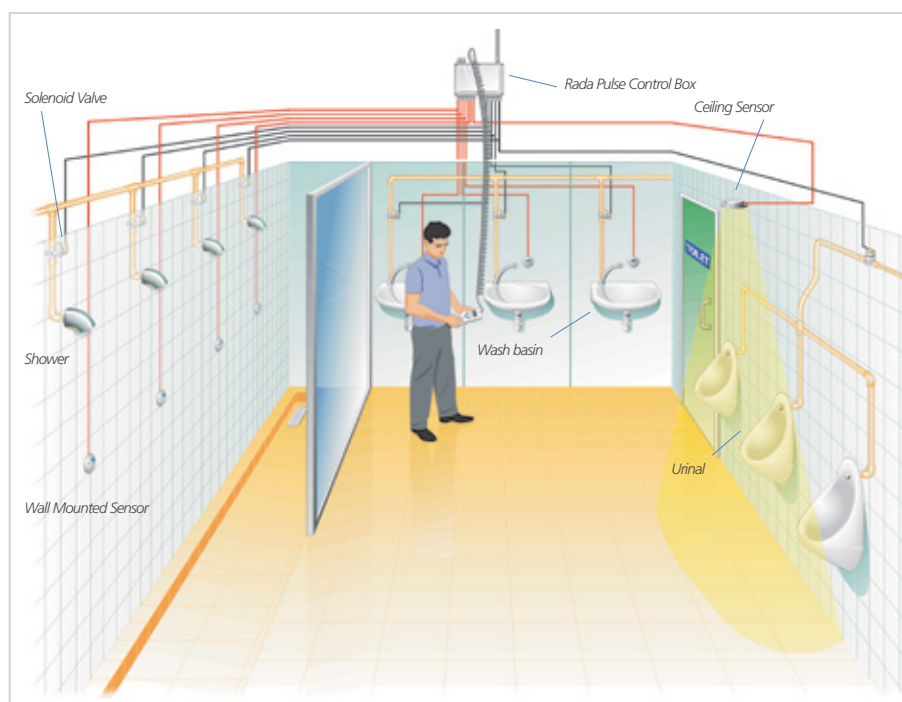

Rada Pulse Layout