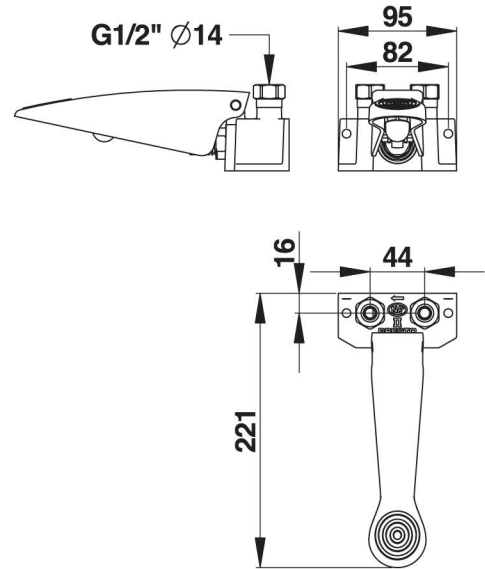

01 Presto 520 Foot Valve - Single Pedal

Line Drawings

06

02 Product Part Numbers

Product Description	Part No
Presto 520 Foot valve - single pedal	P23605

03 To Specify

Single-pedal operated foot valve with automatic shut-off after 3 - 5 seconds of releasing pedal. Incorporates a self cleaning mechanism, anti-corrosive and anti-liming internal components, dezincification-resistant (DR) brass body and 5.5 L/min flow regulator.
Approvals: AS/NZS 3718, WELS 5 stars.