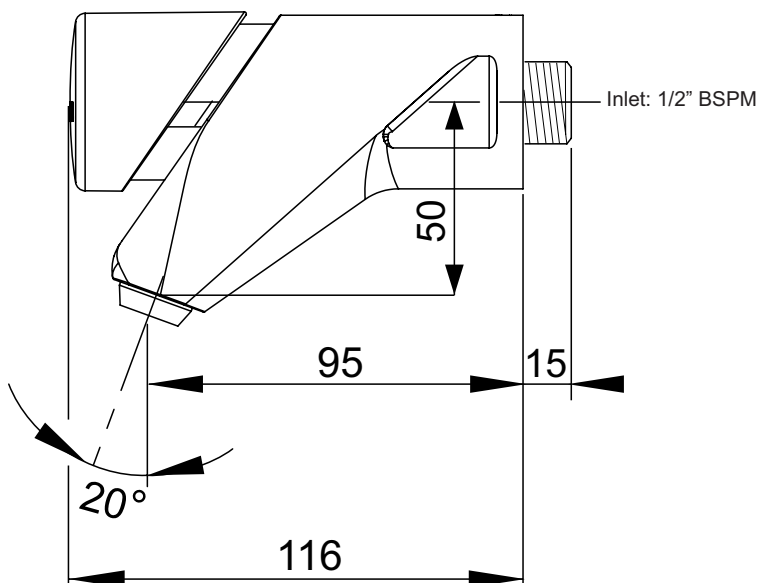

**01 Presto 2010 Timed Flow Tap**

**Line Drawings**

06

**02 Product Part Numbers**

Product Description	Part No
Presto 2010 timed flow tap 7.5 sec $\pm$ 2.5 sec	P20118

**03 To Specify**

Wall-mounted timed flow push-button tap with automatic shut-off after 7.5  $\pm$  2.5 seconds. Incorporates a self cleaning mechanism, anti-corrosive and anti-liming internal components, dezincification-resistant (DR) brass body and 4 L/min flow regulator.  
 Approvals: AS/NZS 3718, WELS 6 stars.