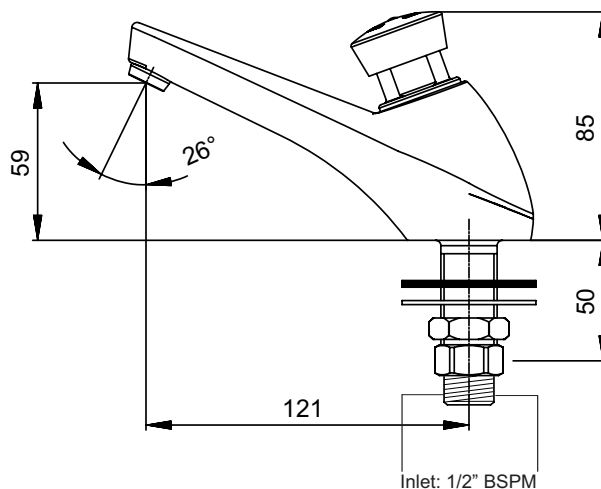

01 Presto 605 Timed Flow Tap

Line Drawings

06

02 Product Part Numbers

Product Description	Part No
Presto 605 timed flow tap - cold 7.5 sec \pm 2.5	P64608
Presto 605 timed flow tap - warm 7.5 sec \pm 2.5	P64626
Presto 605 S timed flow tap - cold 7.5 sec \pm 2.5	P64614
Presto 605 S timed flow tap - warm 7.5 sec \pm 2.5	P64623

03 To Specify

Basin-mounted timed flow push-button tap with automatic shut-off after 7.5 \pm 2.5 seconds. Incorporates a self cleaning mechanism, anti-corrosive and anti-liming internal components, dezincification-resistant (DR) brass body and 5 L/min flow regulator. Also available with S® security system to prevent continuous water flow.