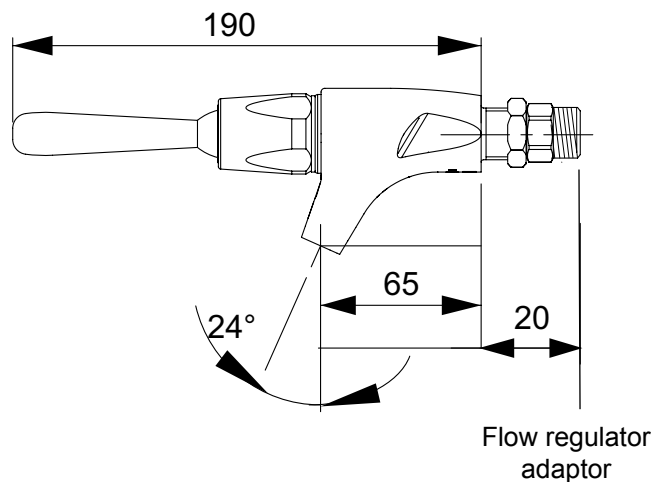

01 Presto 704 Timed Flow Lever Tap

Line Drawings

06

02 Product Part Numbers

Product Description	Part No
Presto 704 timed flow lever tap 7.5 sec \pm 2.5	P63909

03 To Specify

Wall-mounted timed flow lever operated tap with automatic shut-off after 7.5 \pm 2.5 seconds. Incorporates a self cleaning mechanism, anti-corrosive and anti-liming internal components, dezincification-resistant (DR) brass body and 5 L/min flow regulator.