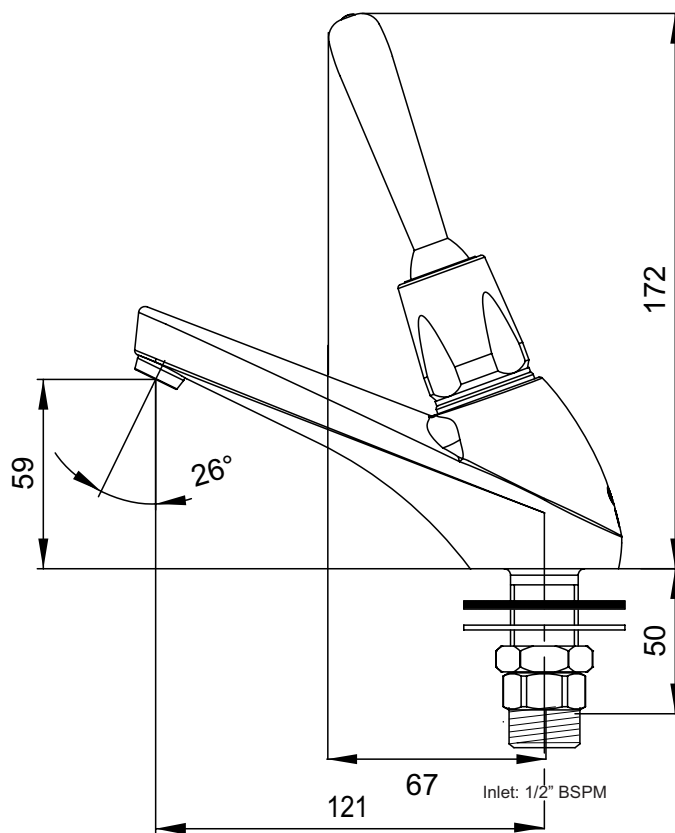

01 Presto 705 Timed Flow Lever Tap

Line Drawings

06

02 Product Part Numbers

Product Description	Part No
Presto 705 timed flow lever tap 7.5 sec $\pm$ 2.5 sec	P64654

03 To Specify

Basin-mounted timed flow lever operated tap with automatic shut-off after 7.5  $\pm$  2.5 seconds. Incorporates a self cleaning mechanism, anti-corrosive and anti-liming internal components, dezincification-resistant (DR) brass body and 5 L/min flow regulator.  
Approvals: AS/NZS 3718, WELS 6 stars.