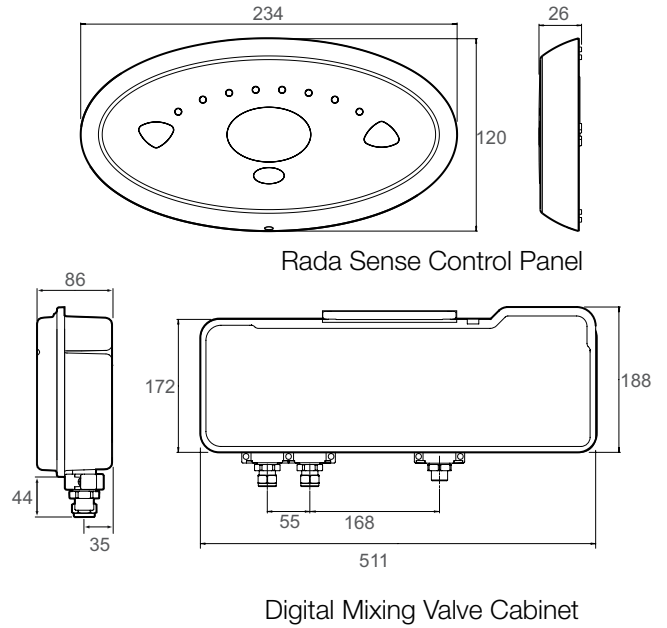

Line Drawings

06

02 Product Part Numbers

Product Description	Part No
Rada Sense Digital Mixing Valve - basin sensor	1503680
Rada Sense Digital Mixing Valve - shower sensor	1503684

03 To Specify

Rada Sense digital mixing valve with wall-mounted infra-red no-touch sensor control panel for on/off control and temperature adjustment, for basins or showers. Programmable min, max & default temperatures, automatic water shut-off, duty flush and thermal disinfection. Supplied with programming software, 12V DC transformer, checkvalves and strainers.

Approvals: AS 4032.1, NSW Health