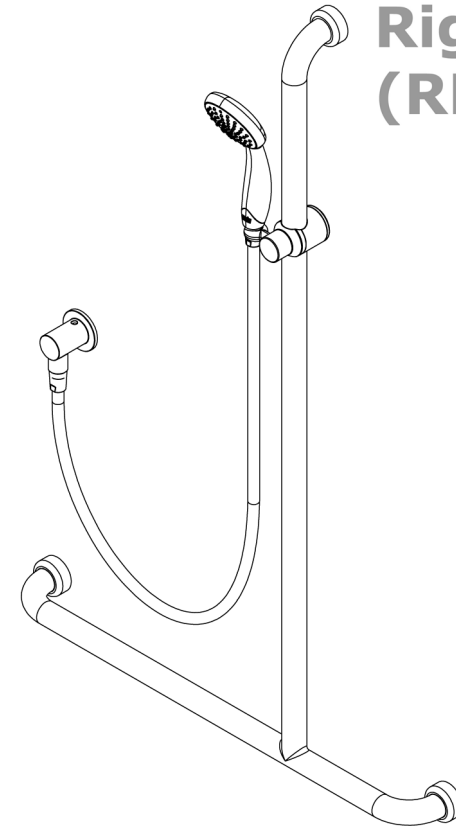

Right Hand (RH) Tbar

THORNTHWAITE
EST 1933

www.thornthwaite.com.au

- ✓ **77322.104** - Rada SF1 620 Hand Held Shower and (1.5 m) Hose with Right Hand (RH) Tbar Grab Rail (**Satin**), Friction Slide & Elbow
- ✓ **77322.126** - Rada SF1 620 Hand Held Shower and (1.5 m) Hose with Right Hand (RH) Tbar Grab Rail (**Polished**), Friction Slide & Elbow