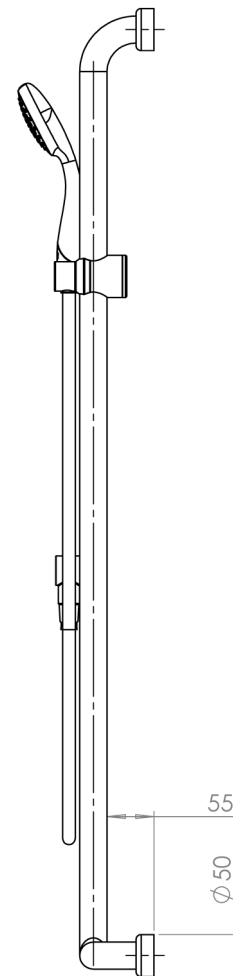

Right Hand (RH) Tbar

THORNTHWAITE
EST 1933

www.thornthwaite.com.au

- ✓ **77322.104** - Rada SF1 620 Hand Held Shower and (1.5 m) Hose with Right Hand (RH) Tbar Grab Rail (**Satin**), Friction Slide & Elbow
- ✓ **77322.126** - Rada SF1 620 Hand Held Shower and (1.5 m) Hose with Right Hand (RH) Tbar Grab Rail (**Polished**), Friction Slide & Elbow