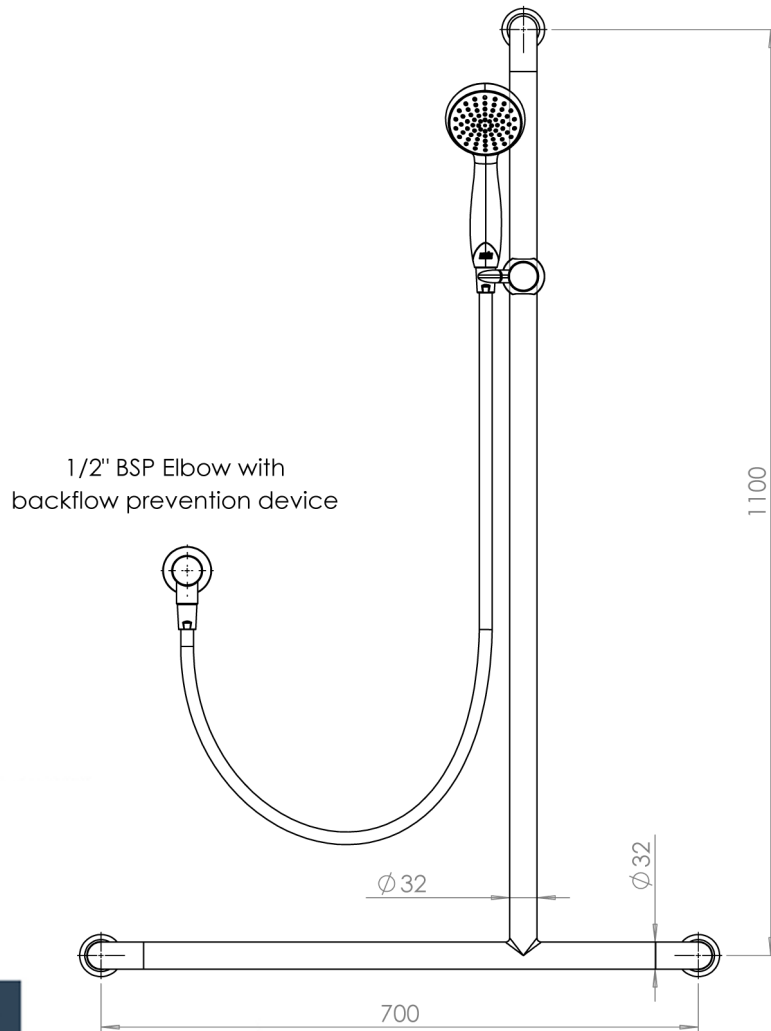

Right Hand (RH) Tbar

THORNTHWAITE
EST 1933

www.thornthwaite.com.au

- ✓ **77322.104** - Rada SF1 620 Hand Held Shower and (1.5 m) Hose with Right Hand (RH) Tbar Grab Rail (**Satin**), Friction Slide & Elbow
- ✓ **77322.126** - Rada SF1 620 Hand Held Shower and (1.5 m) Hose with Right Hand (RH) Tbar Grab Rail (**Polished**), Friction Slide & Elbow