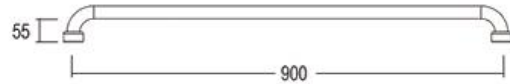

**Premium Seal Grab Rail 900mm**

**Installation Instructions**