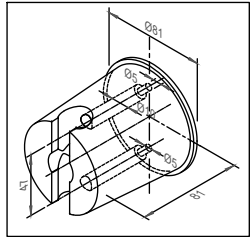

Thornthwaite Technologies
02 9417 4466
info@thornthwaite.com.au
www.thornthwaite.com.au

DETAIL