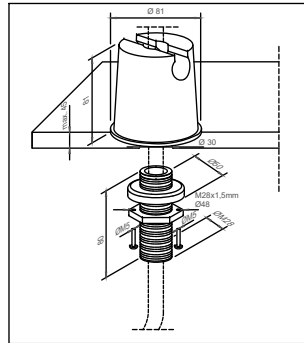

DETAIL

Article:

BR712025

REV / DATE:

20.09.2021

ClassicLine Hand-Augendusche mit einem Brausekopf, für Wand- und Tischmontage

ClassicLine hand-held eye shower, with one spray head, wall and table mounted