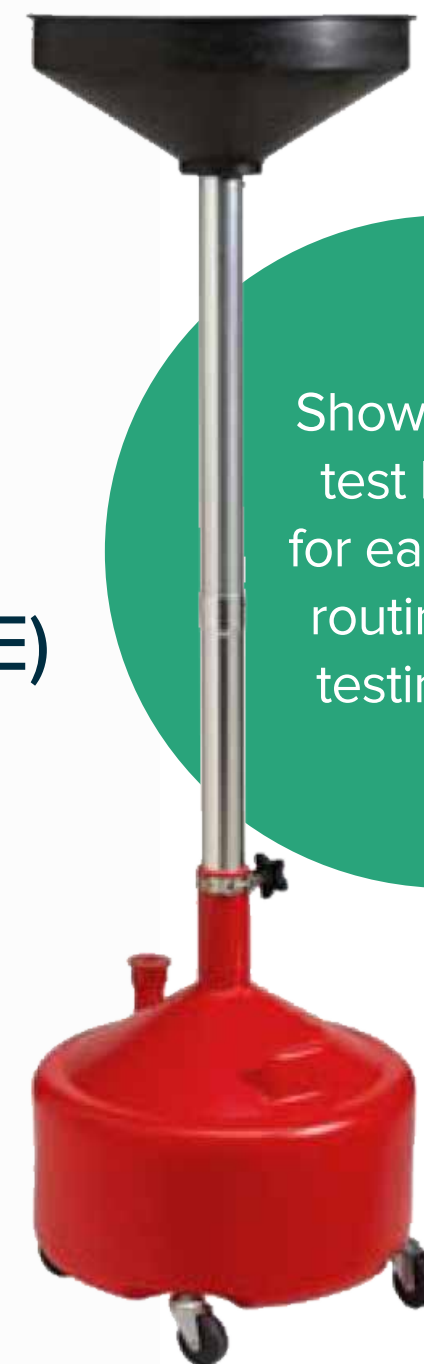

Every second counts in an emergency

- ✓ Education (Schools, Universities & TAFE)
- ✓ Laboratories and Healthcare
- ✓ Petroleum, Oil Refineries and Mining
- ✓ Chemical Manufacturing & Handling
- ✓ Food Processing