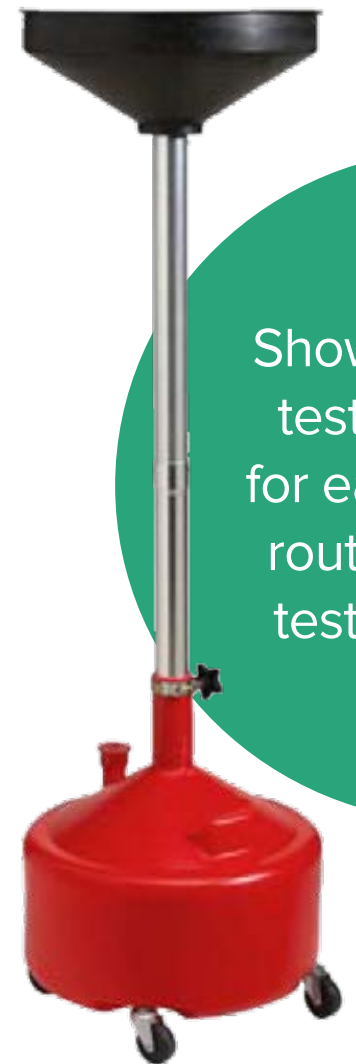

# B-SAFETY emergency eyewash, eye/face wash and showers

Scald and freeze protection valves

Shower test kit for easy routine testing

SHOWERS

EYEWASH

EYE/FACE WASH

COMBINATION

EVERY SECOND COUNTS. REDUCE RISK WITH B-SAFETY EMERGENCY EYEWASH, EYE/FACE WASH AND SHOWERS

# B-SAFETY emergency eyewash, eye/face wash and showers

- High-performance showerhead spreads water evenly
- Certified to AS 4775-2007 and ANSI/ISEA Z358.1-2014
- German-manufactured from high-quality, durable stainless steel
- ClassicLine green finish or PremiumLine stainless steel finish