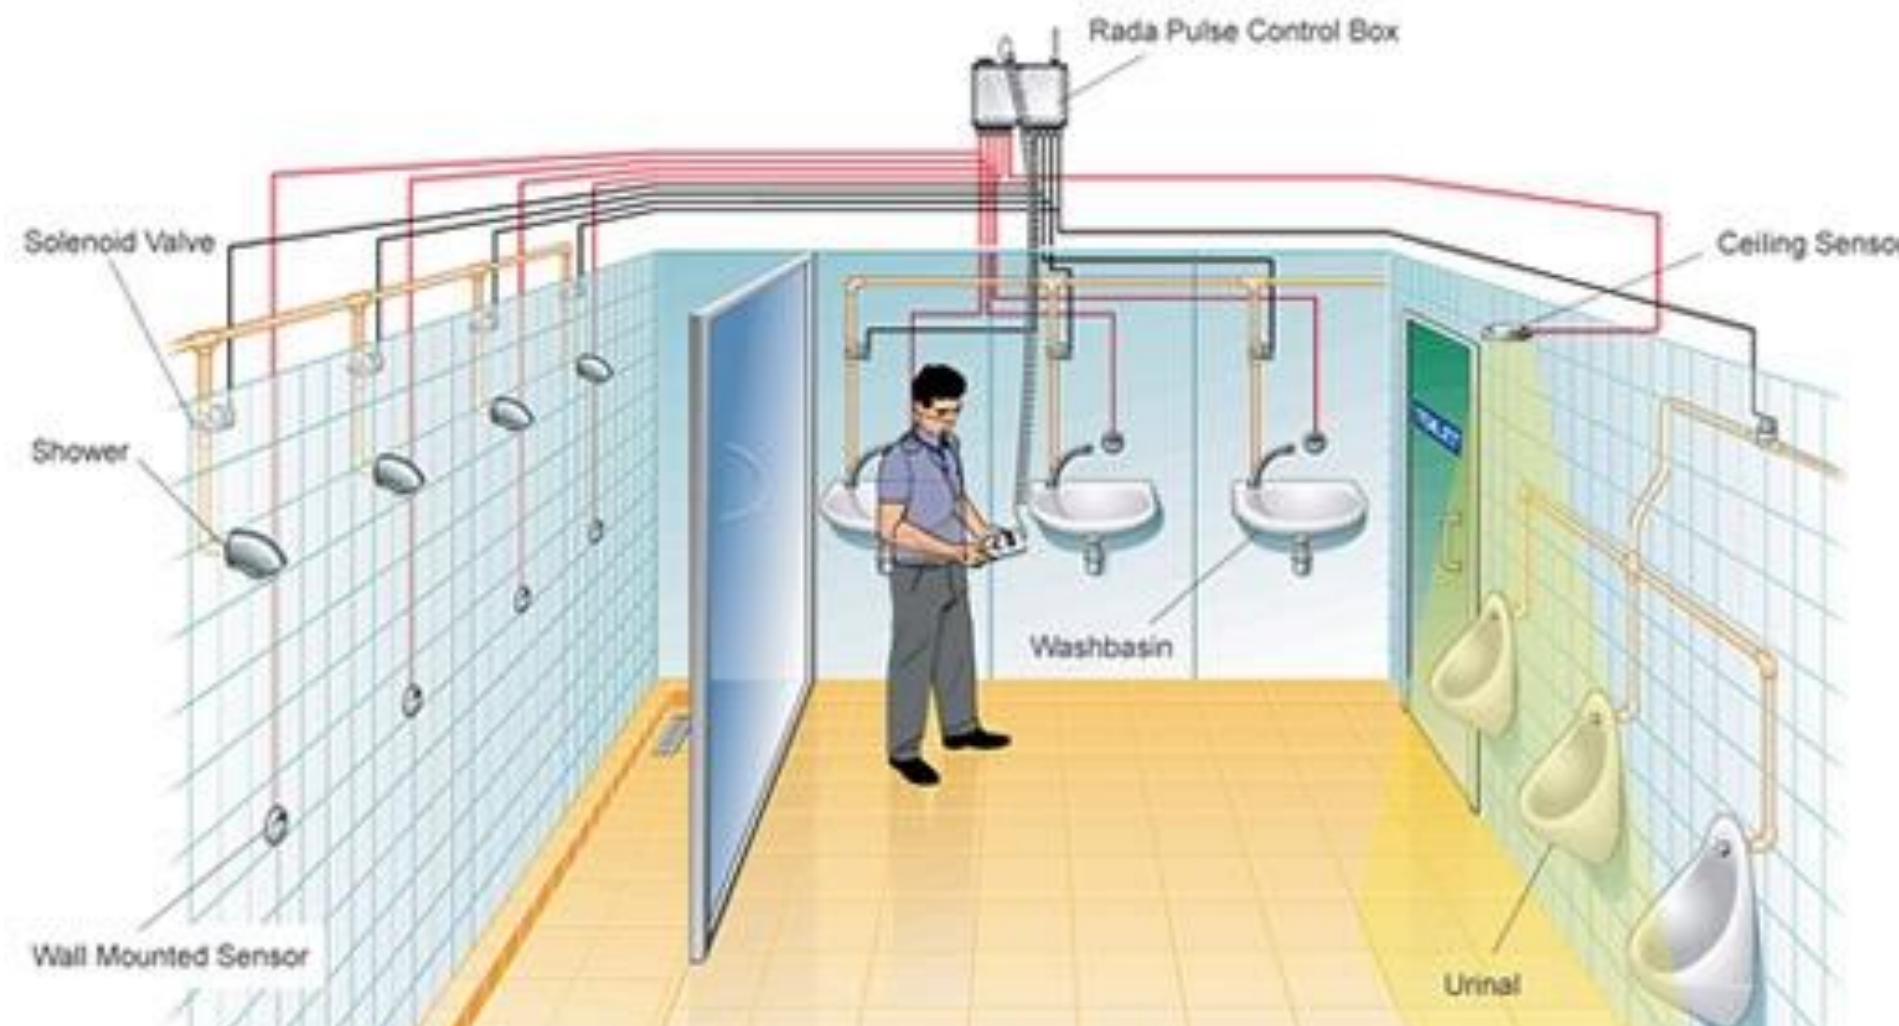

Quick & Easy Installation

1 Person job

- ✓ Lightweight shower panel
- ✓ Surface mounted
- ✓ Less pipework
- ✓ Save money

Pipework only to showerhead

No pipework to push button

Save water with Presto DL400 SE Timed Flow Shower Panel

See [Presto DL400 SE Timed Flow Shower Panel](#) on our website.

70 second
flow time

Auto shut-off

An easy way
to save water
and energy

Applications:

- ✓ Rinse Showers
- ✓ Family Change Village Showers
- ✓ Aquatic Centres
- ✓ Sport & Leisure Centres
- ✓ End of Trip Facilities
- ✓ Universities & Schools
- ✓ Caravan Parks
- ✓ Backpacker Hostels

Development Types:

- ✓ New Build
- ✓ Refurbishment - easily convert existing showers

EDUCATION

SECURE

LEISURE

WASHROOM

Rada Pulse & Mono Control

Centralised washroom sensor control system

For basins, showers & urinals

Programmable flow times

Ideal for aquatic centres, gyms, schools, offices, etc.

Hornsby Aquatic and Leisure Centre, Sydney

EDUCATION

SECURE

LEISURE

WASHROOM