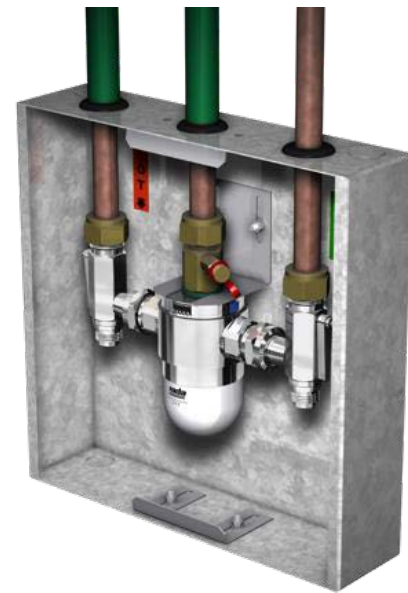

Rada 215dk
in recessed 300mm
galvanised box with
stainless steel lid