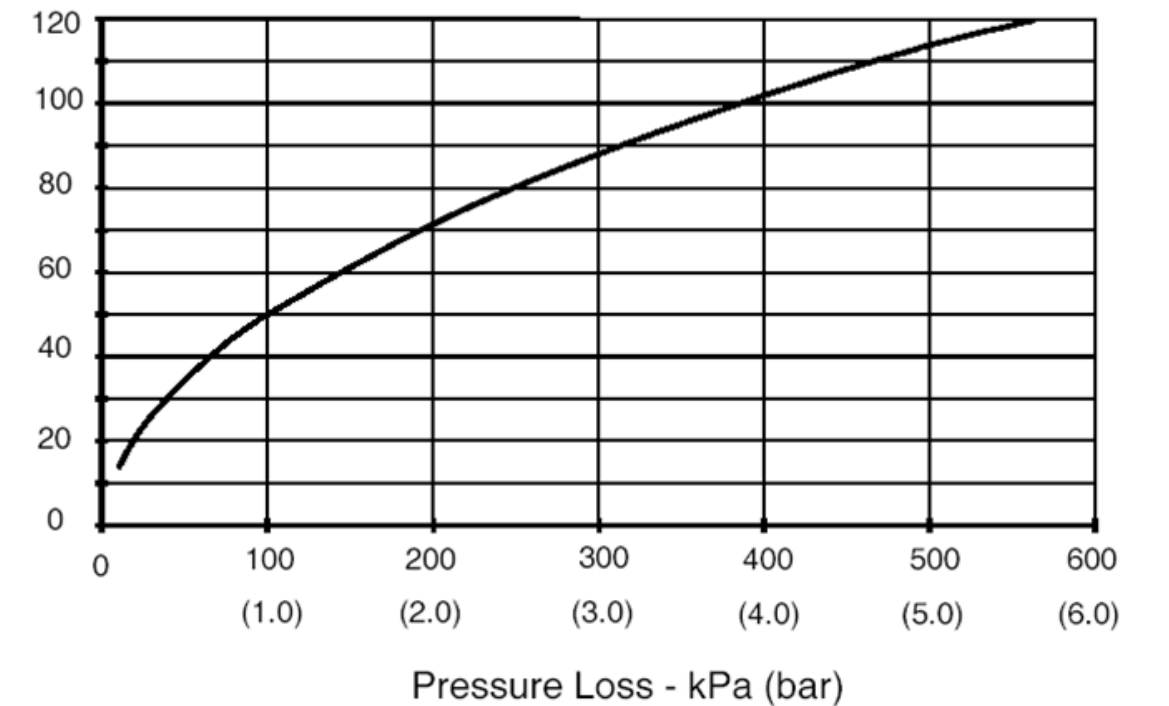

Flow Rate/Pressure Loss Graph