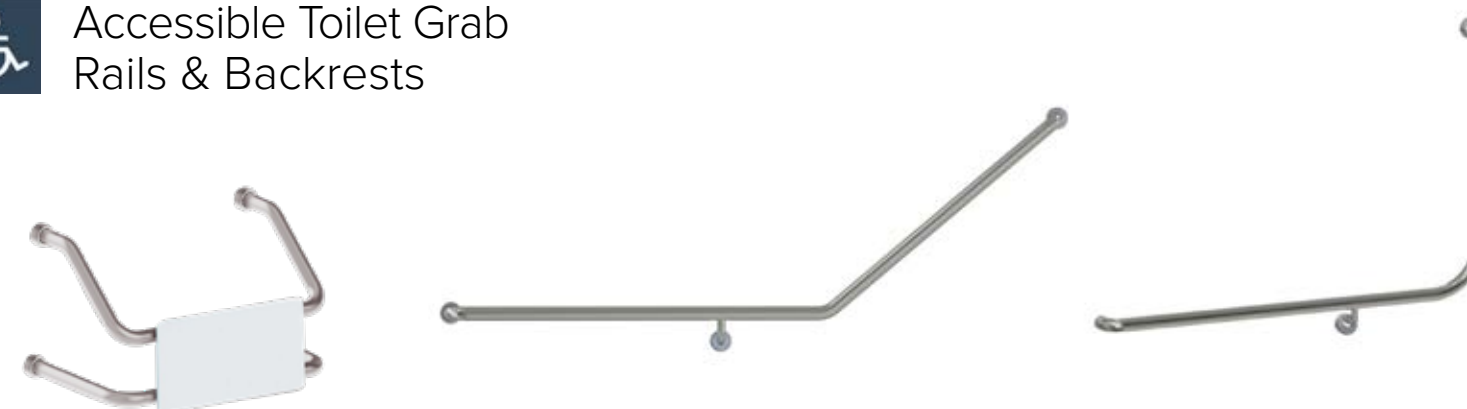

AS 1428.1 – 2009 Products for Accessible and Ambulant Bathrooms

 Showers & Shower Seats
(with or without mixers)

 Ambulant Toilet
Grab Rails

 Tapware

 Accessible Toilet Grab
Rails & Backrests

Products on this page are compliant when installed in accordance with AS 1428.1 - 2009.