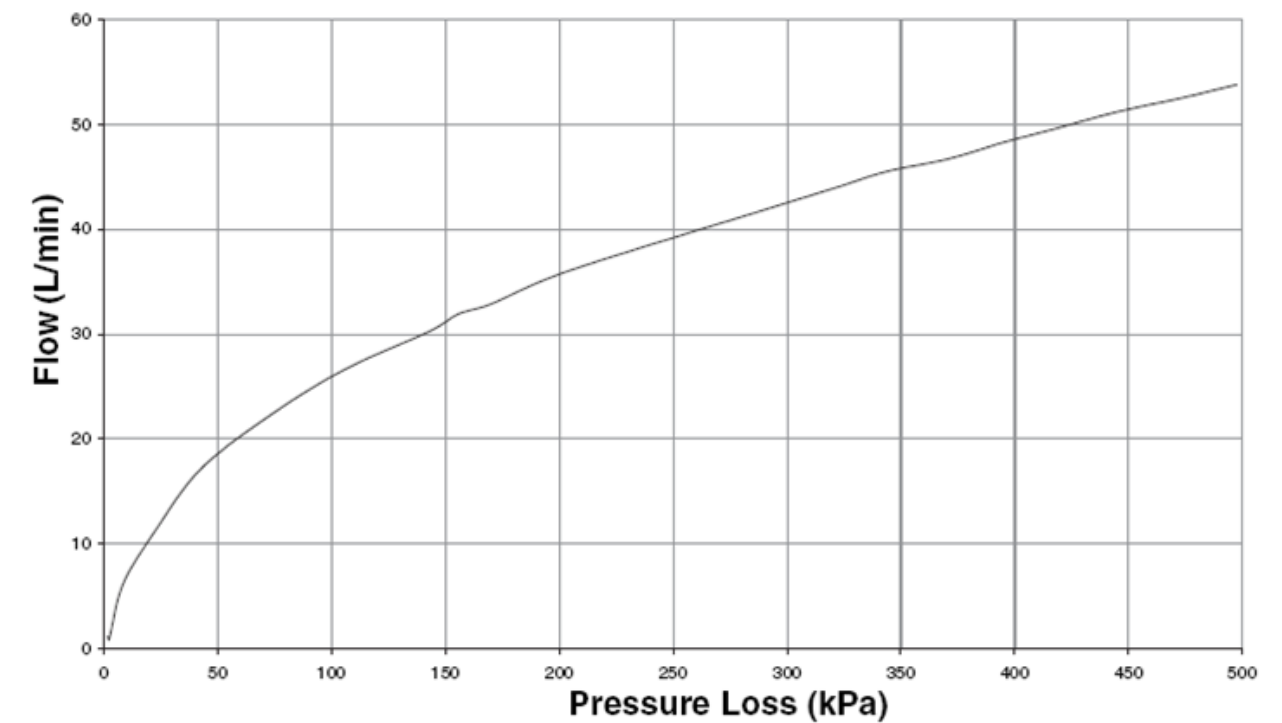

Flow Rate/Pressure Loss Graph