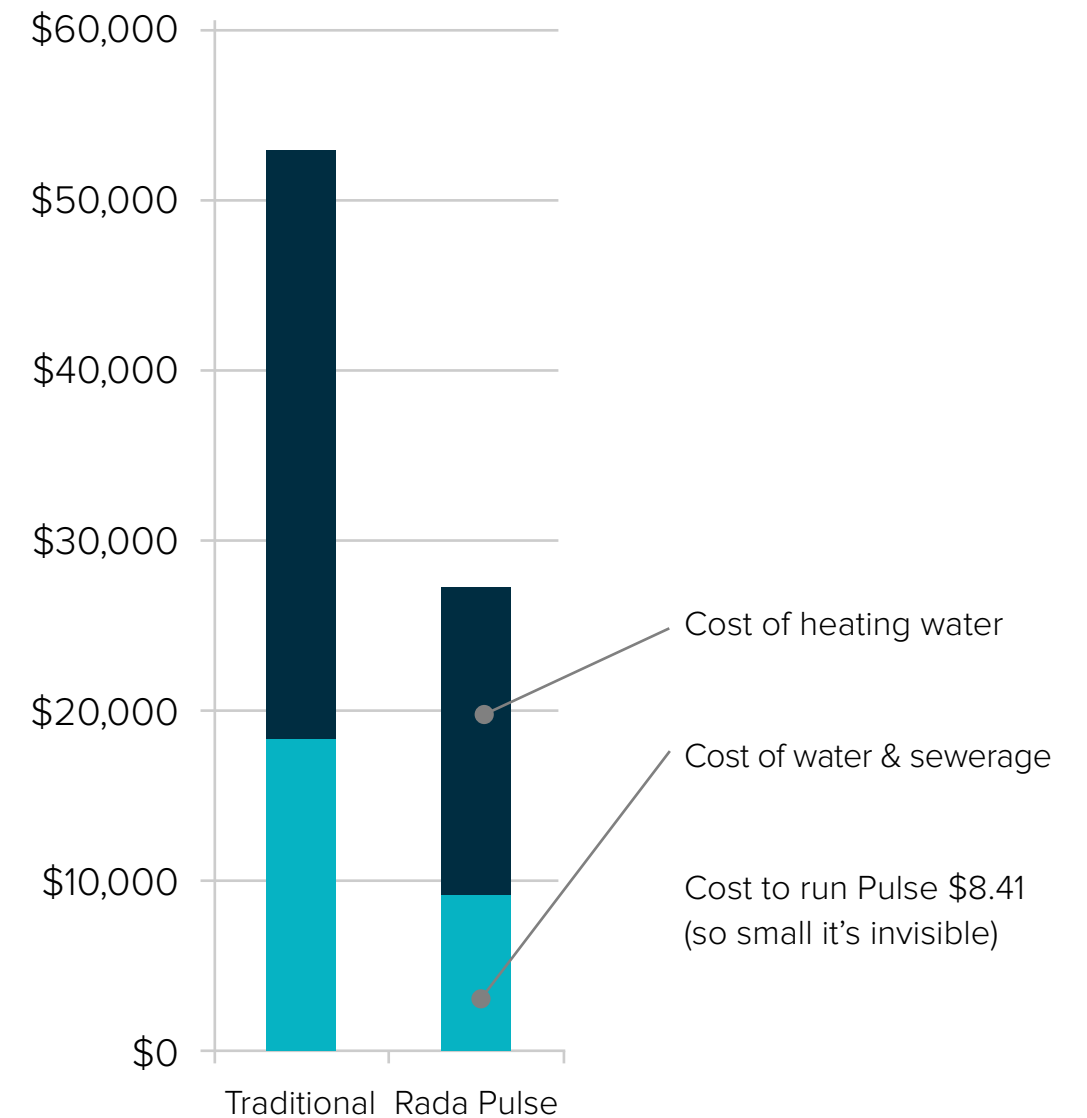

Save $25,000* per annum with Rada Pulse

Annual Savings & Payback

- ✓ **Water Savings:** 2,592,000 Litres
- ✓ **Dollar Savings:** $25,468
- ✓ **Payback:** 1.5 months

*Changes

Shower time reduced from 5.5 mins to 3 mins with Rada Pulse. Flow rate reduce from 9 L/min to 8.5 L/min with the Rada VR105 showerhead.

*Parameters

10 showers, used 30 times a day, 360 days a year. Water and dollar savings are subject to the operating conditions; type of water heating systems used; and water and energy provider.

Annual Running Cost Comparison

Traditional showers vs. Rada Pulse