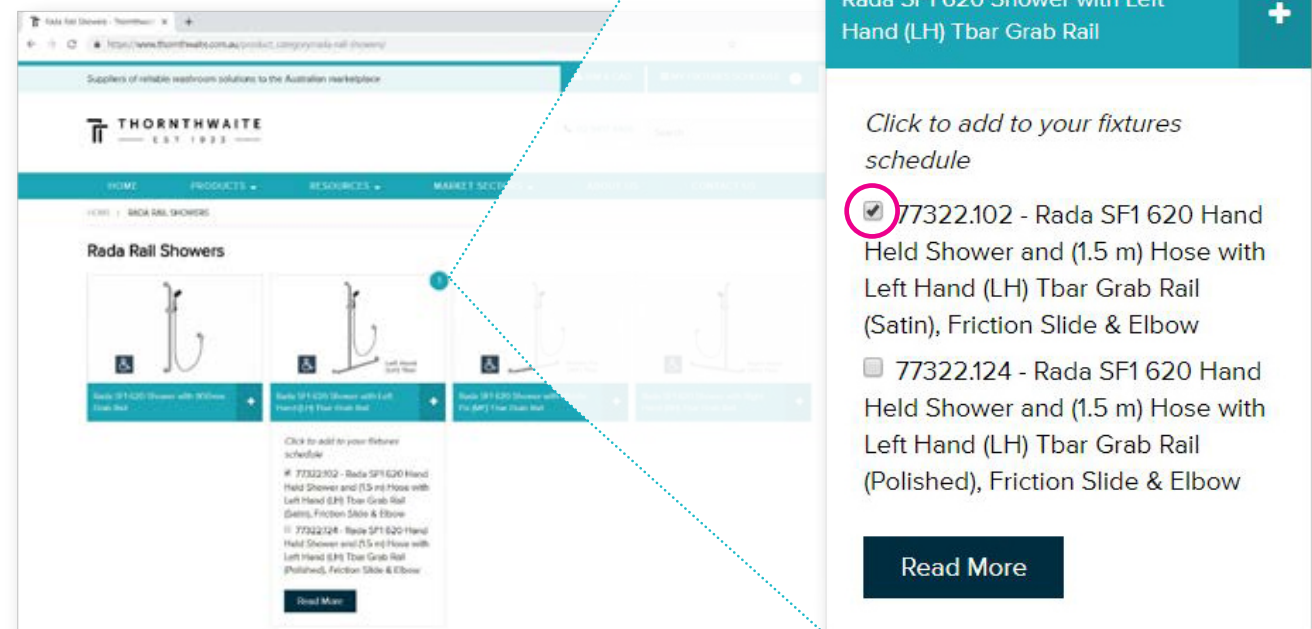

Founded 1933

Revit, ARCHICAD & CAD files

AS 1428.1 - 2009

Create your own Fixtures Schedule on the fly

STEP 1

- ✓ Available on Category, Sector and Product pages
- ✓ Click on the + (Category & Sector pages)
- ✓ Check box to add to Fixtures Schedule (All pages)