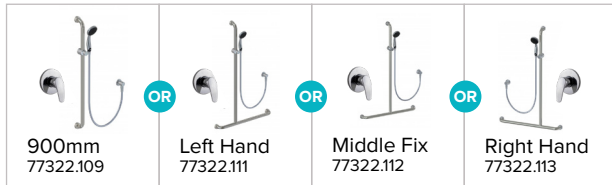

Grab Rail Showers – Rada SF1 620 & Aqua Mixer

900mm
77322.109

Left Hand
Set
77322.111

Middle Fix
77322.112

Right Hand
77322.113

Shower Seat

Wheelchair
A50153