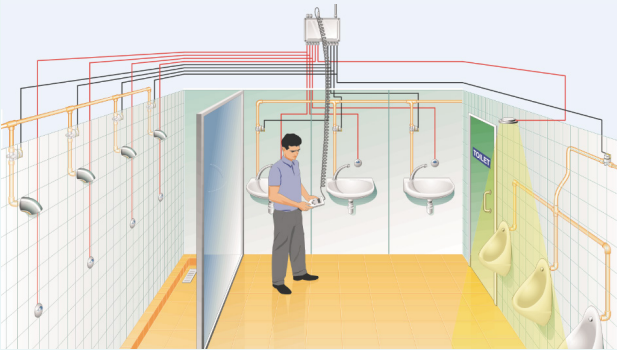

## Science Lab

### Emergency Shower & Eyewash

Handheld  
Double  
Eyewash  
BR714025

Double  
Eyewash  
in Bowl  
BR300085

Combination  
Shower  
Eyewash  
BR837585

### Urinal Sensor

Rada Mono  
Urinal Sensor  
850931 – 1 stall (125)  
850941 – 2 stalls (126)

**Rada Pulse**

- Centralised washroom sensor system
- Each Control Box controls up to 10 sensors
- For basins, showers & urinals
- Hygienic no touch sensors
- Significant water & energy savings
- Programmable flow times & block-out times