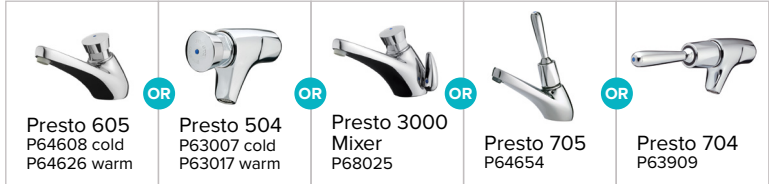

Auto Shut-Off Taps

Presto 605
P64608 cold
P64626 warm

Presto 504
P63007 cold
P63017 warm

Presto 3000
Mixer
P68025

Presto 705
P64654

Presto 704
P63909

Accessible & Family Change

AS 1428.1
Compliant