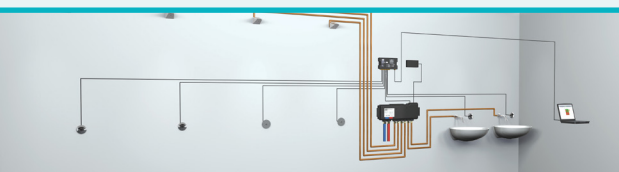

Rada Outlook

- Digital thermostatic shower & basin sensor system (no-touch or touch)
- Each Rada Outlook Unit controls up to 6 outlets
- Program flow times, block-out times, temperatures, duty flush and thermal disinfection from an MS Windows device, IT network or BMS (additional)
- Network up to 31 Rada Outlook Units (186 outlets)
- Monitor outlet usage — Number of activations and total time used
- Significant water & energy savings

Rada Outlook Thermostatic Sensor System – for Basins & Showers

  Outlook IR Sensor 1621.112	 OR Outlook Piezo Touch Sensor 1621.085	 Outlook Unit 1621.099	 Network Programming Kit 1621.202

Vandal Resistant Shower Heads Basin Spouts

  Rada VR2 1652.009 8.5 L/m	 OR VR105 8.5 L/m 09877 VR106 5.5 L/m 1715.016	 Chrome B60110	 OR Matt Black B60111

[RADA OUTLOOK VIDEO >](#)

[RADA OUTLOOK INSTALLATION VIDEO >](#)