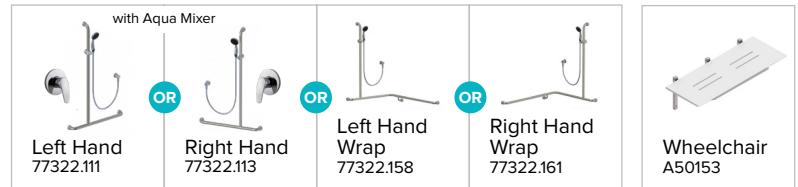

Urinal Sensor

Rinse Showers

Auto Shut-off Showers

Vandal Resistant Shower Heads

Accessible & Family Change

Tapware

Soap Dispensers

Grab Rail Showers – Rada SF1 620

Accessible Toilet Grab Rails

Toilet Backrest

Ambulant Rails

TMV

Rada Pulse

- Centralised washroom sensor system
- Each Control Box controls up to 10 sensors
- For basins, showers & urinals
- Hygienic no touch sensors
- Significant water & energy savings
- Programmable flow times & block-out times