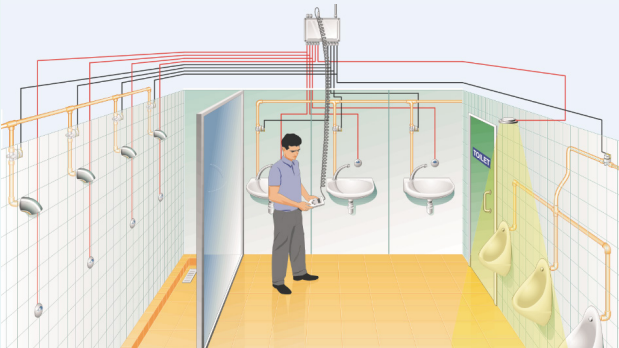

Urinal Sensor

Rinse Showers

Auto Shut-off Showers

Vandal Resistant Shower Heads

Accessible & Family Change

Tapware

Soap Dispensers

Grab Rail Showers – Rada SF1 620

Accessible Toilet Grab Rails

Toilet Backrest

Ambulant Rails

TMV

Rada Pulse

- Centralised washroom sensor system
- Each Control Box controls up to 10 sensors
- For basins, showers & urinals
- Hygienic no touch sensors
- Significant water & energy savings
- Programmable flow times & block-out times