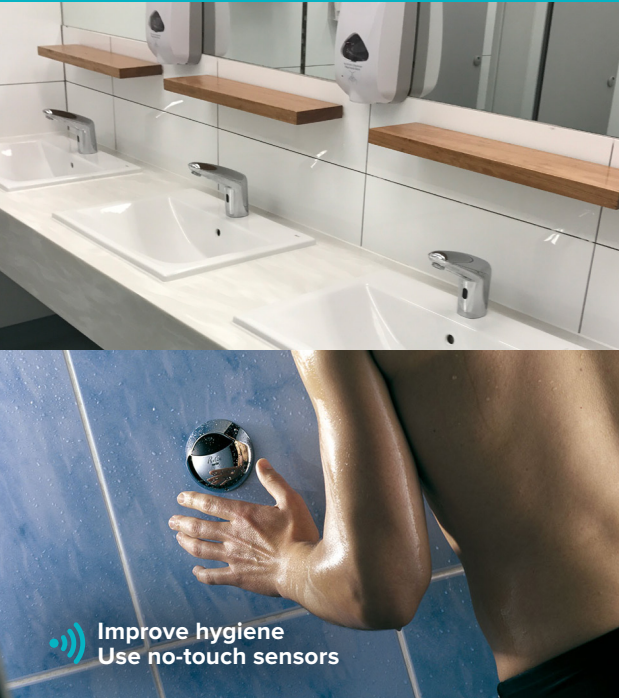

Sport & Leisure Product Package

Improve hygiene
Use no-touch sensors

Fixtures Schedule

Three ways to create it then export to Excel or PDF

Click products on this page. Then tick Product Variants.

Visit our [Sport & Leisure](#) page. Click + to add Products.

Ask us to create it, even in your format. Email us your floor plans.

www.thornthwaite.com.au

info@thornthwaite.com.au

(02) 9417 4466