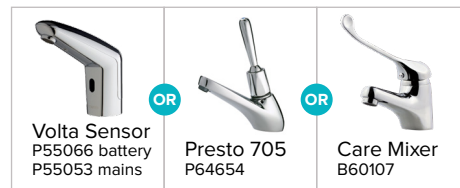

Urinal Sensor

Rinse Showers

Auto Shut-off Showers

Vandal Resistant Shower Heads

Accessible & Family Change

Tapware

Soap Dispensers

Grab Rail Showers – Rada SF1 620

Accessible Toilet Grab Rails

Toilet Backrest

Ambulant Rails

TMV

Rada Pulse

- Centralised washroom sensor system
- Each Control Box controls up to 10 sensors
- For basins, showers & urinals
- Hygienic no touch sensors
- Significant water & energy savings
- Programmable flow times & block-out times