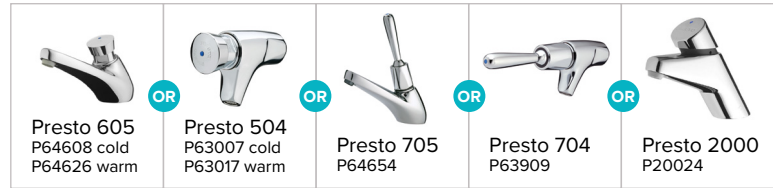

Tapware

Auto Shut-Off Taps